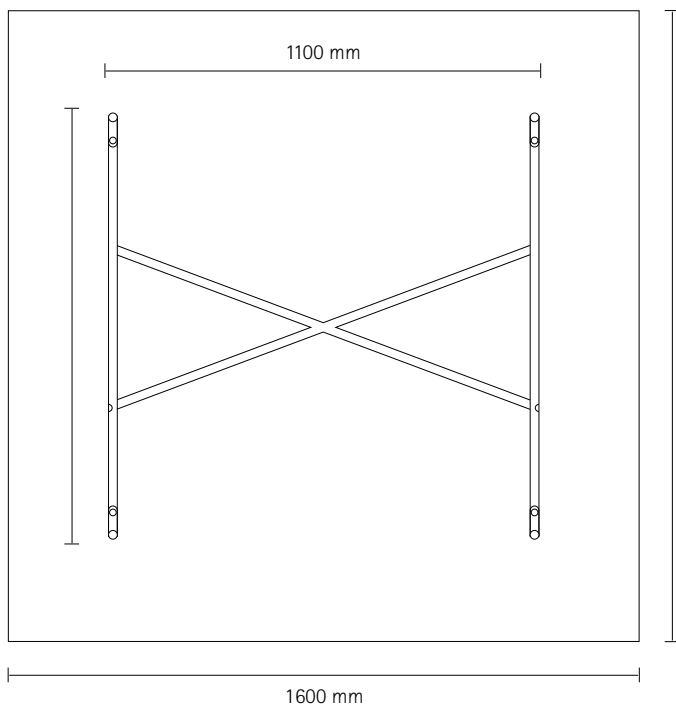

**Eiermann 1 Square
Conference Table**
2014 variation of the original frame

Table frame 1100 × 1100 × 690 mm

black RAL 9005 or white RAL 9010 x
chrome-plated x

Tabletop 1600 × 1600 × 28 mm x
melamine white (smooth), oak edge x
linoleum Forbo 4023 nero, oak edge x

table height with level adjustment 731 – 751 mm
levelling feet for uneven floors x

The table frame will be screwed to the top.

Adjusting the height can only be done by using the levelling feet. Ships flat-packed.