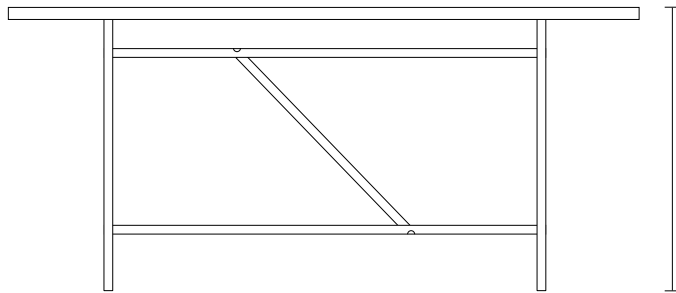

**Eiermann 1 Square
Conference Table**
2014 variation of the original frame

Table frame 1100 × 1100 × 690 mm

black RAL 9005 or white RAL 9010 x
chrome-plated x

Tabletop 1600 × 1600 × 28 mm x
melamine white (smooth), oak edge x
linoleum Forbo 4023 nero, oak edge x

table height with level adjustment 731 – 751 mm
levelling feet for uneven floors x

The table frame will be screwed to the top.

Adjusting the height can only be done by using the levelling feet. Ships flat-packed.