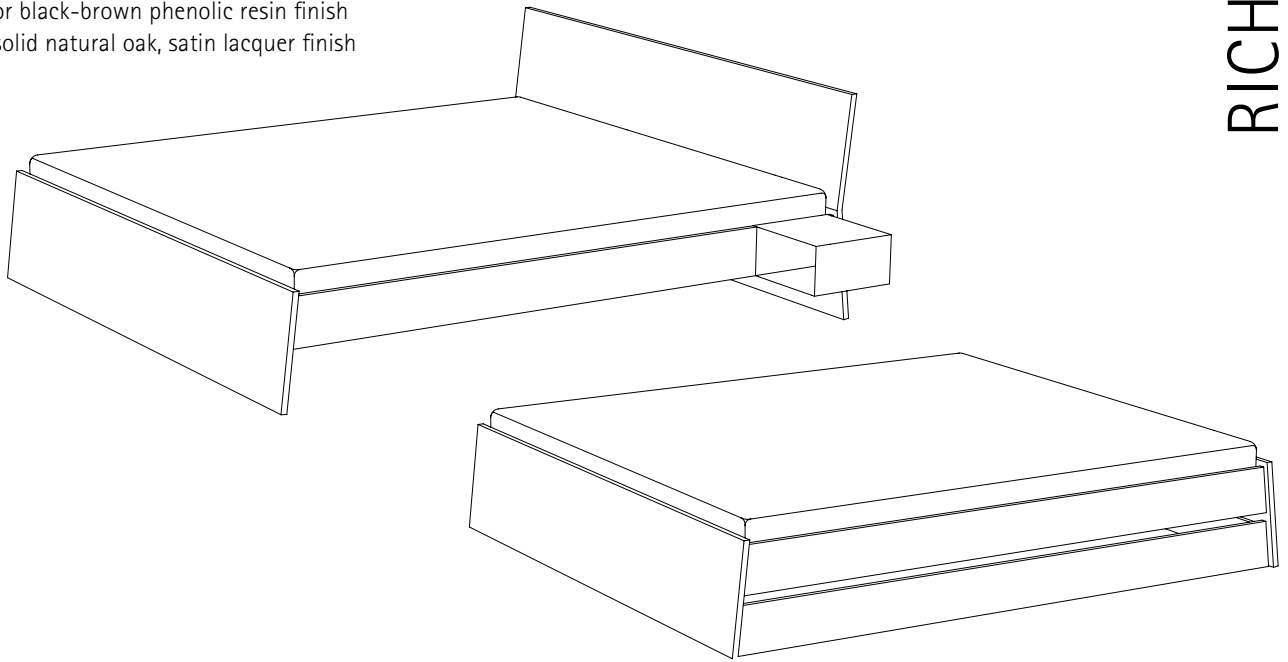

Stockholm

Bed

Design: Alexander Seifried, 2019

height:	380 mm
height incl. high head board:	730 mm
width mattress:	1200/1400/1600/1800 mm
width bed:	mattress + 80 mm
top length:	2044 mm
bottom length:	2130 mm
height with mattress:	450 mm
	(if mattress height is 200 mm + slatted frame 60 mm)

birch plywood, 21 mm, white melamine
or black-brown phenolic resin finish
solid natural oak, satin lacquer finish

RICHARD LAMPERT
www.richard-lampert.de

width	birch plywood, white melamine or black-brown phenolic resin finish		solid natural oak		roll-up slatted frame, set of 2 (1200 mm, 1 piece)
	low head board	high head board	low head board	high head board	
1200 mm	x	x	x	x	x
1400 mm	x	x	x	x	x
1600 mm	x	x	x	x	x
1800 mm	x	x	x	x	x

prices without mattress and slatted base

bedding box, birch plywood white (front panel required)	x
w × l × h: 650 × 2000 × 130 mm	
front panel, birch white melamin/black-brown	x
front panel, natural oak three-layer panel, satin lacquer finish	x
bed shelf	x
steel powder-coated, fine-textured matt finish	
white RAL 9010, black RAL 9005, broom yellow RAL 1032	
w × d × h: 300 × 300 × 160 mm	

All beds have a middle traverse to place 2 slatted frames. You can order simple rolled slatted frames from us or any other you find elsewhere. You can either place one large mattress or 2 single mattresses on 2 slatted frames