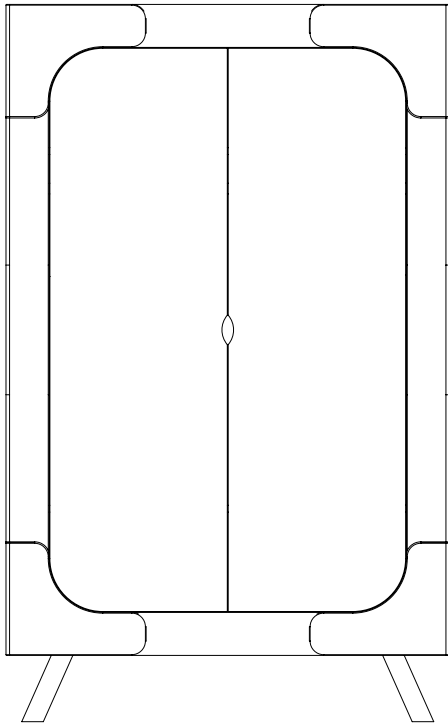

**Famille Garage**  
**Children's wardrobe**

Design: Alexander Seifried, 2018

height: 2002 mm  
width: 1238 mm  
length: 561 mm

body and shelves: chipboard melamine, white coated  
front frame: birch multiplex, white coated,  
edges: lacquer finish with small amount of white pigment  
doors: MDF spruce veneer, transparent lacquer finish with small amount  
of white pigment

wardrobe including 1 clothes rail and 3 shelves x

All items will be shipped flat-packed for self-assembly.  
Wood is a natural material and therefore changes in colour over time. The lacquer finish (with a small amount  
of white pigment) will minimise, but not completely prevent, these changes.