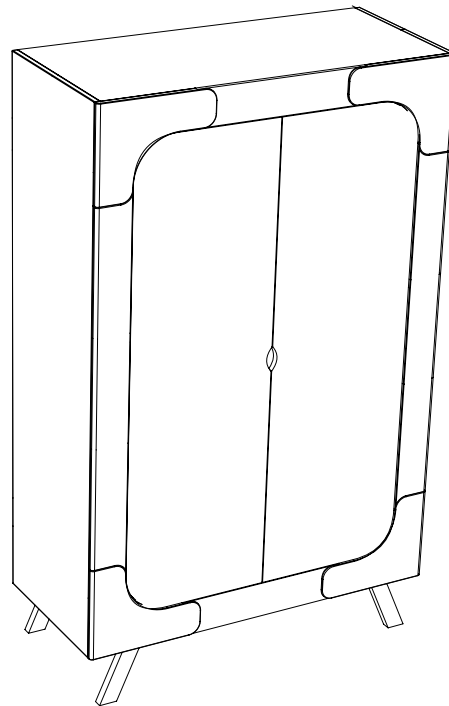

**Famille Garage**  
**Children's wardrobe**

Design: Alexander Seifried, 2018

height: 2002 mm  
width: 1238 mm  
length: 561 mm

body and shelves: chipboard melamine, white coated  
front frame: birch multiplex, white coated,  
edges: lacquer finish with small amount of white pigment  
doors: MDF spruce veneer, transparent lacquer finish with small amount  
of white pigment

wardrobe including 1 clothes rail and 3 shelves x

All items will be shipped flat-packed for self-assembly.  
Wood is a natural material and therefore changes in colour over time. The lacquer finish (with a small amount  
of white pigment) will minimise, but not completely prevent, these changes.