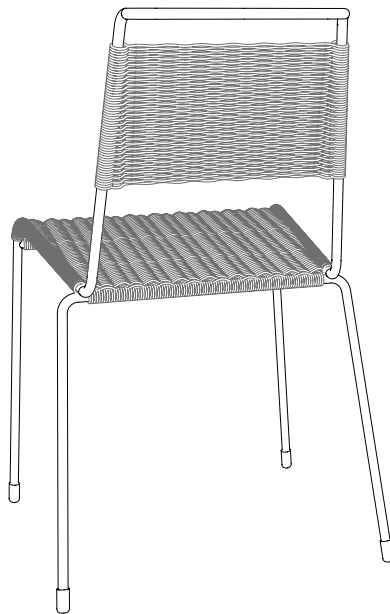

TT 54

Chair

Design: Paul Schneider-Esleben, 1954

width: 420 mm
depth: 560 mm
height: 790 mm
seat height: 450 mm

solid steel frame, powder coated,
black RAL 9005

natural rattan

The hue of natural rattan may vary.

solid steel frame, black, natural rattan

x

you can staple up to 8 chairs