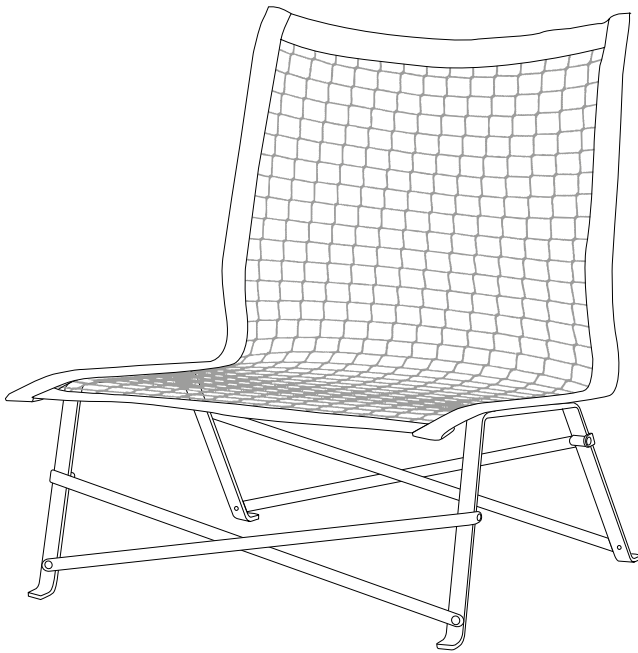

Tie Break

Chair

Design: Bertjan Pot, 2011

width: 805 mm
depth: 771 mm
height: 935 mm
seat height: 365 mm

frame: flat-bar steel
powder coated for outdoor use

colours: signal blue RAL 5005, black RAL 9005

net in blue or black
with matching webbing

blue or black

x