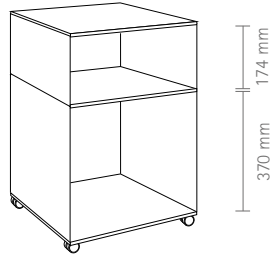

**Stak
Trolley**

Design: Patrick Frey, 2011/2012

vertical panels: sheet steel, powder coated, white RAL 9010 or black RAL 9005
shelves: MDF white (smooth) or black (textured), or natural oak veneer with satin lacquer finish; with castors or feet, drawer in white or black melamine, front panel in white or black melamine, or natural oak
Drawer cannot be retrofitted.

trolley 1
width × depth × height:
430 × 430 × 450 mm
white or black

x

trolley 2
width × depth × height:
430 × 430 × 650 mm
white or black

x

trolley 3
width × depth × height:
430 × 430 × 850 mm
white or black

x

pen tray
width × depth × height:
430 × 430 × 45 mm
white or black

x

drawer small
size inside w × d × h:
400 × 380 × 130 mm
white or black

x

drawer large
size inside w × d × h:
830 × 380 × 130 mm
white or black

x

trolley 4
width × depth × height:
860 × 430 × 450 mm
white or black

x

trolley 5
width × depth × height:
860 × 430 × 650 mm
white or black

x

trolley 6
width × depth × height:
860 × 430 × 850 mm
white or black