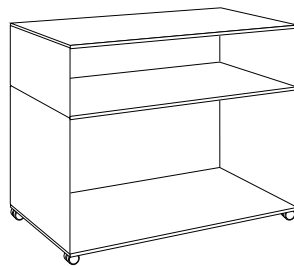

**Stak
Trolley**

Design: Patrick Frey, 2011/2012

vertical panels: sheet steel, powder coated, white RAL 9010 or black RAL 9005
shelves: MDF white (smooth) or black (textured), or natural oak veneer with satin lacquer finish; with castors or feet, drawer in white or black melamine, front panel in white or black melamine, or natural oak
Drawer cannot be retrofitted.

trolley 1
width × depth × height:
430 × 430 × 450 mm
white or black

x

trolley 2
width × depth × height:
430 × 430 × 650 mm
white or black

x

trolley 3
width × depth × height:
430 × 430 × 850 mm
white or black

x

pen tray
width × depth × height:
430 × 430 × 45 mm
white or black

x

drawer small
size inside w × d × h:
400 × 380 × 130 mm
white or black

x

drawer large
size inside w × d × h:
830 × 380 × 130 mm
white or black

x

trolley 4
width × depth × height:
860 × 430 × 450 mm
white or black

x

trolley 5
width × depth × height:
860 × 430 × 650 mm
white or black

x

trolley 6
width × depth × height:
860 × 430 × 850 mm
white or black