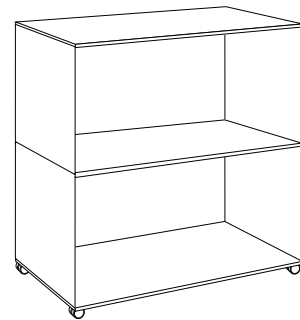

**Stak
Trolley**

Design: Patrick Frey, 2011/2012

vertical panels: sheet steel, powder coated, white RAL 9010 or black RAL 9005
shelves: MDF white (smooth) or black (textured), or natural oak veneer with satin lacquer finish; with castors or feet, drawer in white or black melamine, front panel in white or black melamine, or natural oak
Drawer cannot be retrofitted.

x

pen tray
width × depth × height:
430 × 430 × 45 mm
white or black

x

drawer small
size inside w × d × h:
400 × 380 × 130 mm
white or black

x

drawer large
size inside w × d × h:
830 × 380 × 130 mm
white or black

x

trolley 4
width × depth × height:
860 × 430 × 450 mm
white or black

x

trolley 5
width × depth × height:
860 × 430 × 650 mm
white or black

x

trolley 6
width × depth × height:
860 × 430 × 850 mm
white or black

x

surcharge for 1 shelf in oak veneer 430 × 430 mm	x
surcharge for 1 shelf in oak veneer 860 × 430 mm	x
surcharge for 1 front for small drawer in oak veneer	x
surcharge for 1 front for large drawer in oak veneer	x