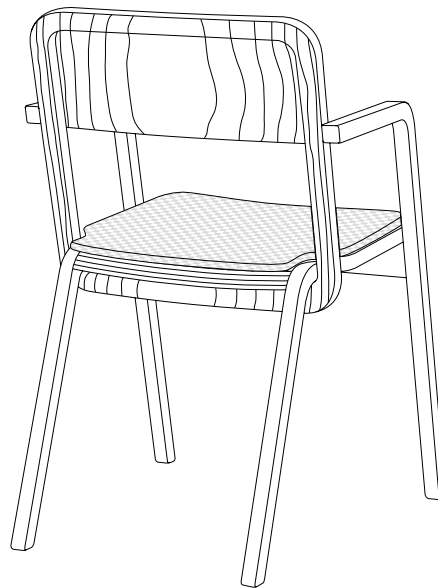

Prater Chair

Design: Marco Dessi, 2009

width: 520 mm
depth: 590 mm
height: 800 mm
seat height: 450 mm

birch plywood, milled

birch, natural or stained and lacquered
(yellow, black, white or grey)

x

lambskin seat padding

natural colour,

lambskin is a natural product and therefore varies in colour

x

seat pad

cover 'Salt and Pepper' black and white, 90% CO 10% VY

x

you can staple up to 3 chairs