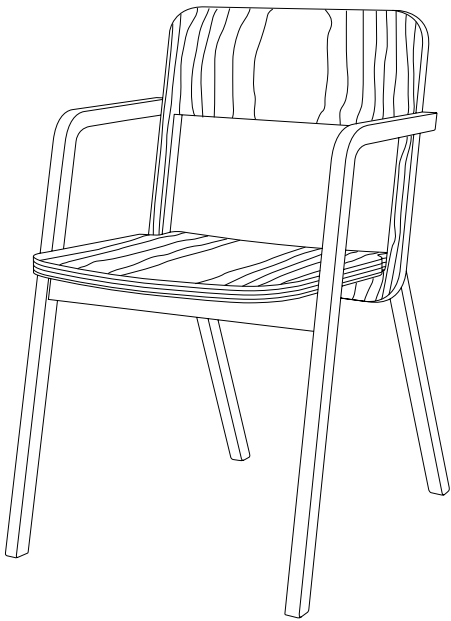

Prater Chair

Design: Marco Dessi, 2009

width: 520 mm
depth: 590 mm
height: 800 mm
seat height: 450 mm

birch plywood, milled

birch, natural or stained and lacquered
(yellow, black, white or grey)

x

lambskin seat padding

natural colour,

lambskin is a natural product and therefore varies in colour

x

seat pad

cover 'Salt and Pepper' black and white, 90% CO 10% VY

x

you can staple up to 3 chairs