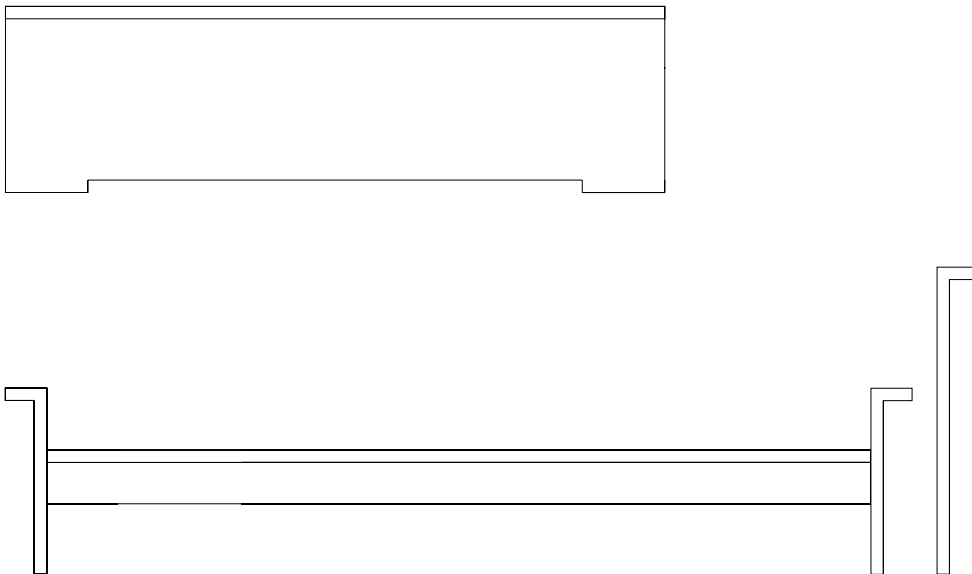

Moonwalker
Solid Wood Bed

Design: Katja Falkenburger, 2003

height incl. low head board: 450 mm
height incl. high head board: 750 mm
height of frame: 300 mm
width: mattress size + 200 mm
length incl. low headboard: 2200 mm
length incl. high headboard: 2200 mm

bed frame
smoked oak

mattress size	low head board	high head board
900 x 2000 mm	x	x
1000 x 2000 mm	x	x
1200 x 2000 mm	x	x
1400 x 2000 mm	x	x
1600 x 2000 mm*	x	x
1800 x 2000 mm*	x	x
2000 x 2000 mm*	x	x

* with full-length centre support for two slatted bases

** In stock: 1400 x 2000 mm with low headboard, can be delivered within a few days' time

prices without mattress and slatted base