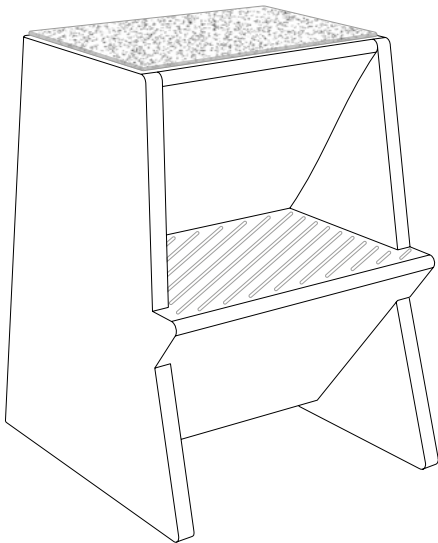

**Mono  
Stepstool**

Design: Steffen Kehrlé, 2014

base width: 400 mm  
depth: 380 mm  
height: 480 mm

material  
polyethylene

All colour specifications represent approximate values.

black grey RAL 7021  
agate grey RAL 7038  
purple red RAL 3004  
water blue RAL 5021  
light yellow NCS S 0540 Y

all colours x

grey needle felt, self-adhesive x

Please note: due to its unconventional design, our Mono stepstool also features a special step. If in doubt, please try before ordering whether Mono suits you and your preferred way of 'climbing up'. We recommend our self-adhesive felt as anti-slip covering or padding. The stool can only take a maximum weight of 100 kg.