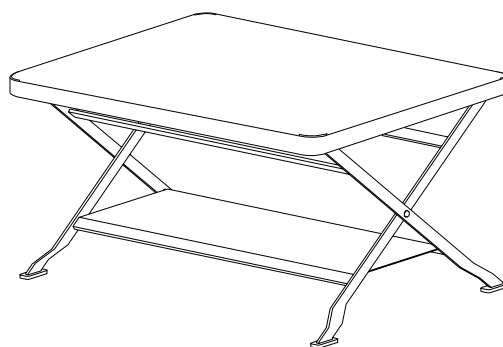

Flip
Folding Sofa Table

Design: Alexander Seifried, 2008

length: 660 mm
width: 500 mm
height: 390 mm

steel, stainless steel feet,
powder coated
quartz grey RAL 7039

x

bottom shelf

x

Fine-textured matt finish.

The tables have limited, but good, UV and weather resistance and can be used outdoors.

Can be shipped by standard parcel service.