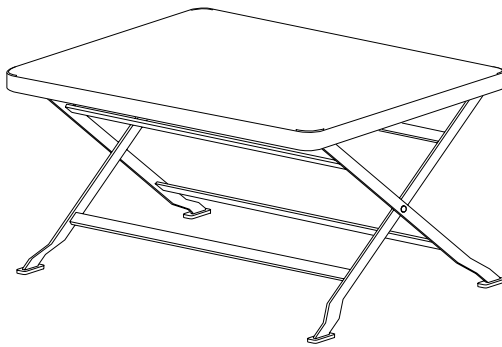

Flip
Folding Sofa Table

Design: Alexander Seifried, 2008

length: 660 mm
width: 500 mm
height: 390 mm

steel, stainless steel feet,
powder coated
quartz grey RAL 7039

x

bottom shelf

x

Fine-textured matt finish.

The tables have limited, but good, UV and weather resistance and can be used outdoors.

Can be shipped by standard parcel service.