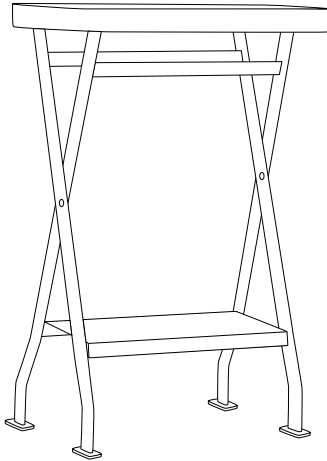

Flip
Folding Side Table

Design: Alexander Seifried, 2007

length: 380 mm
width: 275 mm
height: 630 mm

steel, stainless steel feet, powder coated

table

bottom shelf

Flip colour (1)	x	x
-----------------	---	---

The tables have limited, but good, UV and weather resistance and can be used outdoors.

Can be shipped by standard parcel service.