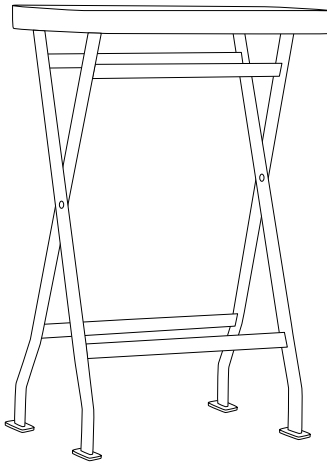

Flip
Folding Side Table

Design: Alexander Seifried, 2007

length: 380 mm
width: 275 mm
height: 630 mm

steel, stainless steel feet, powder coated

table

bottom shelf

Flip colour (1)	x	x
-----------------	---	---

The tables have limited, but good, UV and weather resistance and can be used outdoors.

Can be shipped by standard parcel service.