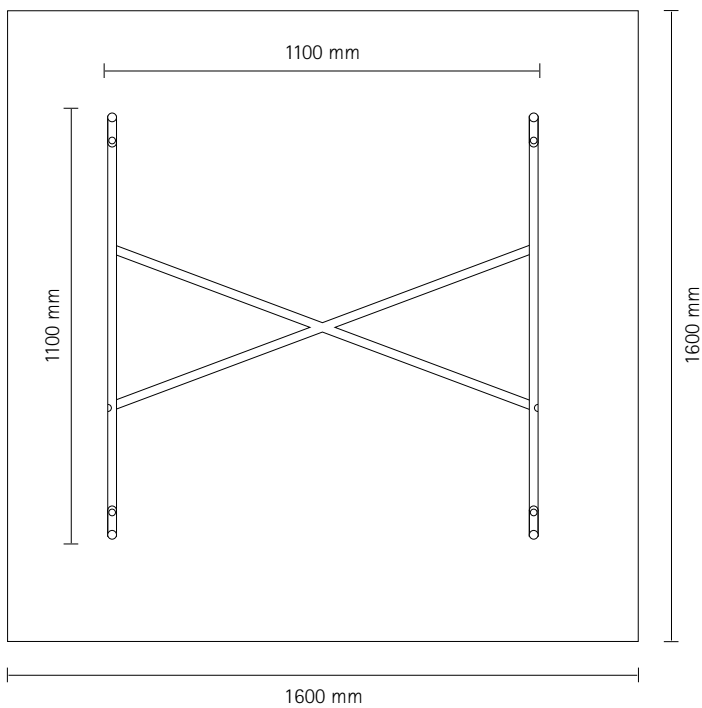

Eiermann 1 Square
 Conference Table
 2014 variation of the original frame

Table frame 1100 × 1100 × 690 mm

black RAL 9005 or white RAL 9010

x

chrome plated

x

Tabletop 1600 × 1600 × 28 mm

melamine white (smooth), oak edge

x

table height with level adjustment 740-760 mm

Leveling feet for uneven floors

x

The table frame will be screwed to the top. Adjusting the height can only be done by using the leveling feet. Ships flat-packed.