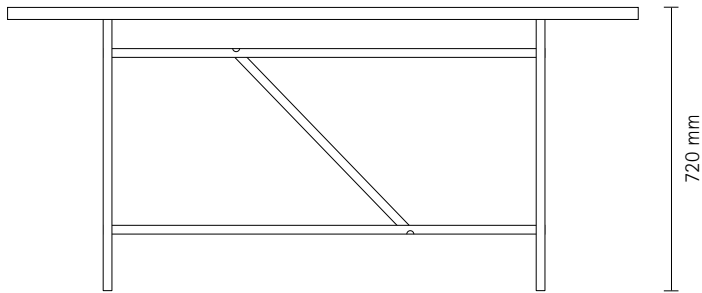

Eiermann 1 Square
 Conference Table
 2014 variation of the original frame

Table frame 1100 × 1100 × 690 mm

black RAL 9005 or white RAL 9010

x

chrome plated

x

Tabletop 1600 × 1600 × 28 mm

melamine white (smooth), oak edge

x

table height with level adjustment 740-760 mm

Leveling feet for uneven floors

x

The table frame will be screwed to the top. Adjusting the height can only be done by using the leveling feet. Ships flat-packed.