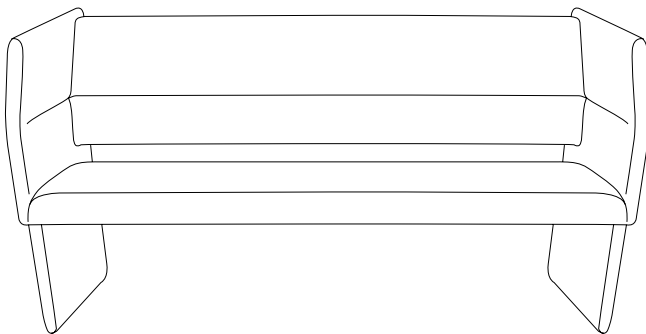

**Cup
Chair and Sofa**

Design: Eric Degenhardt, 2007/2008

width: 750/1250/1750 mm

depth: 750 mm

height: 850 mm

seat height: 430 mm

frame: birch plywood
with classic upholstery

	chair	2 seater	2.5 seater
COM	x	x	x
fabric 1 Rohi 'Sera' Lampert collection pepper, marmo, mare, verde, mirage, arancio; 94% WO, 6% PA	x	x	x
fabric 2 Kvadrat 'Steelcut', 'Steelcut Trio' (90% WO, 10% PA), 'Hallingdal' (70% WO, 30% VY), 'Divina' (100% WO)	x	x	x

If 2 colours are chosen, the designer recommends the following combinations,
with the lighter colour used on the inside:

'Steelcut': 760 + 780, 240 + 250, 370 + 380, 550 + 660, 160 + 180, 980 + 180