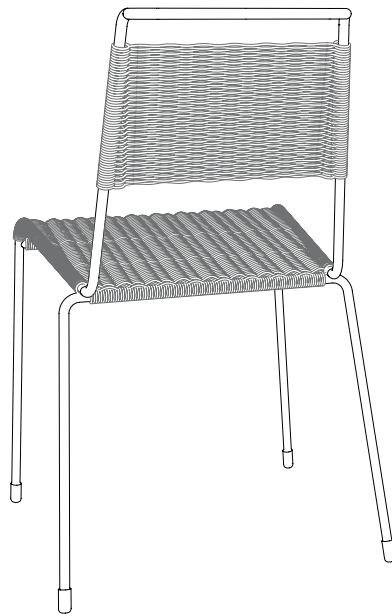

TT 54

Chair

Design: Paul Schneider-Esleben, 1954

width: 420 mm
depth: 560 mm
height: 790 mm
seat height: 450 mm

solid steel frame, powder-coated,
black RAL 9005

natural rattan

The hue of natural rattan may vary.

solid steel frame, black, natural rattan

x

You can stack up to 8 chairs.