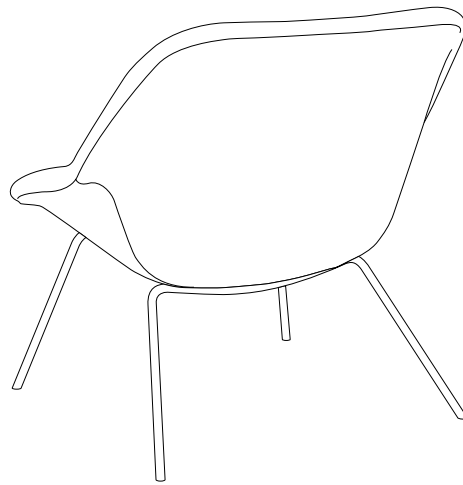

### Chair

Designer: Herbert Hirche, 1955

width: 720 mm

depth: 780 mm

height: 790 mm

seat height: 360 mm

tubular steel frame

black RAL 9005, powder-coated or chrome-plated

hard foam covered with upholstery foam

COM	x
with cover fabric 1: Rohi 'Sera' Lampert collection pepper, marmo, mare, verde, mirage, arancio; 94% WO, 6% PA frame: black	x
with cover fabric 2: Kvadrat 'Hallingdal', 'Sprinkles' frame: black	x
with cover fabric 3: Kvadrat 'Gentle 2' frame: black	x
surcharge for chrome-plated frame	x