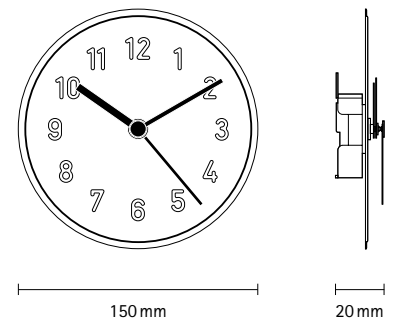

## Wall Clock

Designer: Jochen Gros 1979

Reduced to the essentials: quartz movement, clock hands and an embossed aluminium dial reminiscent of car license plates. The standard typography of the well-known TÜV badges gives the wall clock its authentic charm