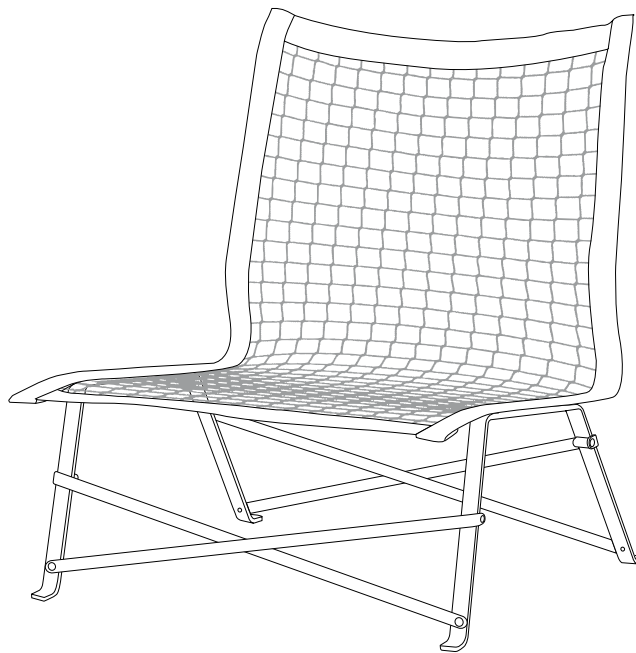

Tie Break

Chair

Design: Bertjan Pot, 2011

width: 805 mm
depth: 771 mm
height: 935 mm
seat height: 365 mm

frame: flat-bar steel
powder-coated for outdoor use

colours: signal blue RAL 5005, black RAL 9005

net in blue or black
with matching webbing

blue or black

**Ships flat-packed and needs to be assembled.
Can be shipped by standard parcel service.**