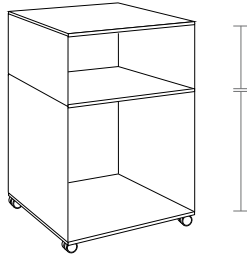

**Stak
Trolley**

Design: Patrick Frey, 2011/2012

vertical panels: sheet steel, powder-coated, fine-textured matt finish, white RAL 9010 or black RAL 9005

shelves: MDF white (smooth) or black (textured), or natural oak veneer with satin lacquer finish; with castors or feet, drawer in white or black melamine, front panel in white or black melamine, or natural oak
Drawer cannot be retrofitted.

trolley 1
width × depth × height:
430 × 430 × 450 mm
white or black

trolley 2
width × depth × height:
430 × 430 × 650 mm
white or black

trolley 3
width × depth × height:
430 × 430 × 850 mm
white or black

pen tray
width × depth × height:
430 × 430 × 45 mm
white or black

drawer small
size inside w × d × h:
400 × 380 × 130 mm
white or black

drawer large
size inside w × d × h:
830 × 380 × 130 mm
white or black

trolley 4
width × depth × height:
860 × 430 × 450 mm
white or black

trolley 5
width × depth × height:
860 × 430 × 650 mm
white or black

trolley 6
width × depth × height:
860 × 430 × 850 mm
white or black