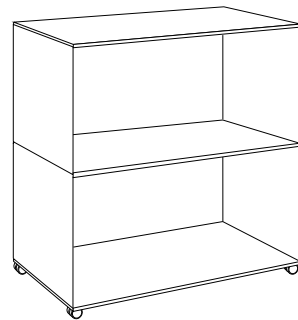

**Stak
Trolley**

Design: Patrick Frey, 2011/2012

vertical panels: sheet steel, powder-coated, fine-textured matt finish, white RAL 9010 or black RAL 9005

shelves: MDF white (smooth) or black (textured), or natural oak veneer with satin lacquer finish; with castors or feet, drawer in white or black melamine, front panel in white or black melamine, or natural oak
Drawer cannot be retrofitted.

trolley 1
width × depth × height:
430 × 430 × 450 mm
white or black

trolley 2
width × depth × height:
430 × 430 × 650 mm
white or black

trolley 3
width × depth × height:
430 × 430 × 850 mm
white or black

pen tray
width × depth × height:
430 × 430 × 45 mm
white or black

drawer small
size inside w × d × h:
400 × 380 × 130 mm
white or black

drawer large
size inside w × d × h:
830 × 380 × 130 mm
white or black

trolley 4
width × depth × height:
860 × 430 × 450 mm
white or black

trolley 5
width × depth × height:
860 × 430 × 650 mm
white or black

trolley 6
width × depth × height:
860 × 430 × 850 mm
white or black