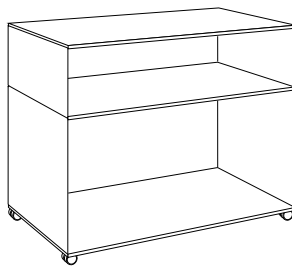

**Stak
Trolley**

Design: Patrick Frey, 2011/2012

vertical panels: sheet steel, powder-coated, fine-textured matt finish, white RAL 9010 or black RAL 9005

shelves: MDF white (smooth) or black (textured), or natural oak veneer with satin lacquer finish; with castors or feet, drawer in white or black melamine, front panel in white or black melamine, or natural oak
Drawer cannot be retrofitted.

trolley 1
width × depth × height:
430 × 430 × 450 mm
white or black

trolley 2
width × depth × height:
430 × 430 × 650 mm
white or black

trolley 3
width × depth × height:
430 × 430 × 850 mm
white or black

pen tray
width × depth × height:
430 × 430 × 45 mm
white or black

drawer small
size inside w × d × h:
400 × 380 × 130 mm
white or black

drawer large
size inside w × d × h:
830 × 380 × 130 mm
white or black

trolley 4
width × depth × height:
860 × 430 × 450 mm
white or black

trolley 5
width × depth × height:
860 × 430 × 650 mm
white or black

trolley 6
width × depth × height:
860 × 430 × 850 mm
white or black