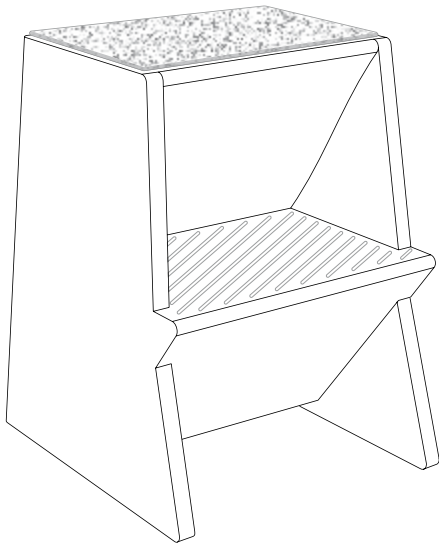

**Mono
Stepstool**

Design: Steffen Kehrlé, 2014

base width: 400 mm
depth: 380 mm
height: 480 mm

material
polyethylene

All colour specifications represent approximate values.

black grey RAL 7021
agate grey RAL 7038
purple red RAL 3004
water blue RAL 5021
light yellow NCS S 0540 Y

all colours x

grey needle felt, self-adhesive x

Please note: due to its unconventional design, our Mono stepstool also features a special step. If in doubt, please try before ordering whether Mono suits you and your preferred way of 'climbing up'. We recommend our self-adhesive felt as anti-slip covering or padding. The stool can only take a maximum weight of 100 kg.