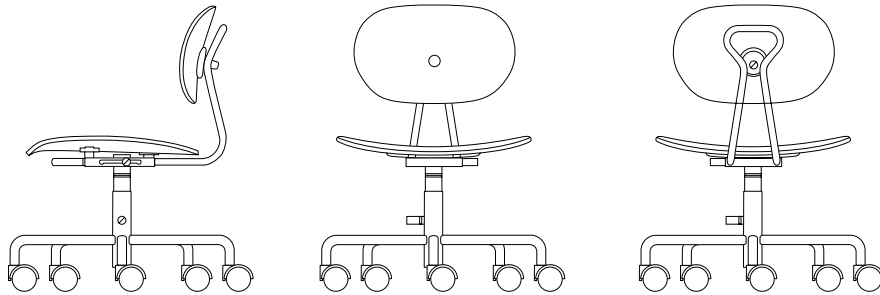

Turtle Children's Chair

Design: Peter Horn, 2005/2006

seat height from 300 to 420 mm, for children with a height of 110 to 160 cm
soft castors for hard floors

plywood seat and backrest	natural beech	white RAL 9010
frame silver RAL 9006	x.	x

seat and backrest with wadded textile cover in orange or pink x

Eiermann Table for Children

Design: Egon Eiermann, 1953

height adjustable from 550 to 720 mm, tops are screwed to risers

Frame	Top melamine, white with oak edge 28 mm	Top linoleum Forbo 4181 midnight blue, 4132 ash with oak edge 28 mm
--------------	---	---

1100 x 660 x 520 - 690 mm	1200 x 700 mm	1500 x 750 mm	1200 x 700 mm	1500 x 750 mm
---------------------------	---------------	---------------	---------------	---------------

white RAL 9010 or silver RAL 9006	x	x	x	x
--------------------------------------	---	---	---	---

Fixx Container for Children (with secret compartment)

Design: Peter Horn, 2006

birch plywood, white pen tray	colour	dimensions
	pull straps, orange sheet steel, bright red orange RAL 2008	350 x 350 x 560 mm x 316 x 120 x 50 mm x