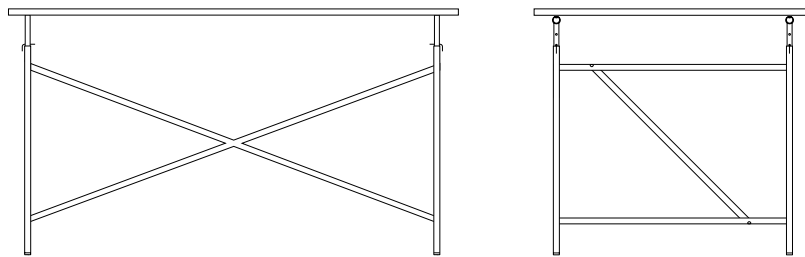

Turtle Children's Chair

Design: Peter Horn, 2005/2006

seat height from 300 to 420 mm, for children with a height of 110 to 160 cm
soft castors for hard floors

plywood seat and backrest	natural beech	white RAL 9010
frame silver RAL 9006	x.	x

seat and backrest with wadded textile cover in orange or pink x

Eiermann Table for Children

Design: Egon Eiermann, 1953

height adjustable from 550 to 720 mm, tops are screwed to risers

Frame	Top melamine, white with oak edge 28 mm	Top linoleum Forbo 4181 midnight blue, 4132 ash with oak edge 28 mm
--------------	---	---

1100 x 660 x 520 - 690 mm	1200 x 700 mm	1500 x 750 mm	1200 x 700 mm	1500 x 750 mm
---------------------------	---------------	---------------	---------------	---------------

white RAL 9010 or silver RAL 9006	x	x	x	x
--------------------------------------	---	---	---	---

Fixx Container for Children (with secret compartment)

Design: Peter Horn, 2006

birch plywood, white pen tray	colour	dimensions
	pull straps, orange sheet steel, bright red orange RAL 2008	350 x 350 x 560 mm x 316 x 120 x 50 mm x