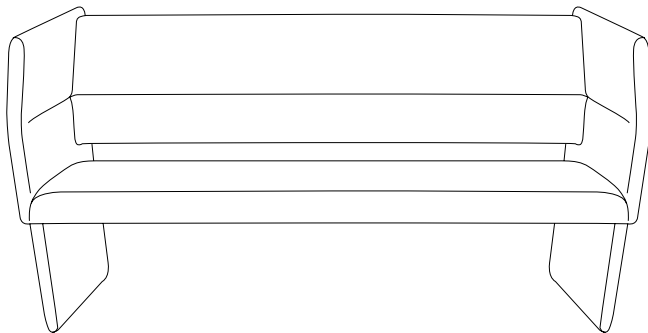

**Cup**  
**Chair and Sofa**

Design: Eric Degenhardt, 2007/2008

width: 750/1250/1750 mm  
 depth: 750 mm  
 height: 850 mm  
 seat height: 430 mm

frame: birch plywood  
 with classic upholstery

|  | chair | 2 seater | 2.5 seater |
|--|-------|----------|------------|
| COM  | x     | x        | x          |
| with cover fabric 1: Rohi 'Sera' Lampert collection<br>pepper, marmo, mare, verde, mirage, arancio;<br>94% WO, 6% PA | x     | x        | x          |
| with cover fabric 2:<br>Kvadrat 'Hallingdal'   | x     | x        | x          |
| with cover fabric 3:<br>Kvadrat 'Coda', 'Gentle 2'   | x     | x        | x          |