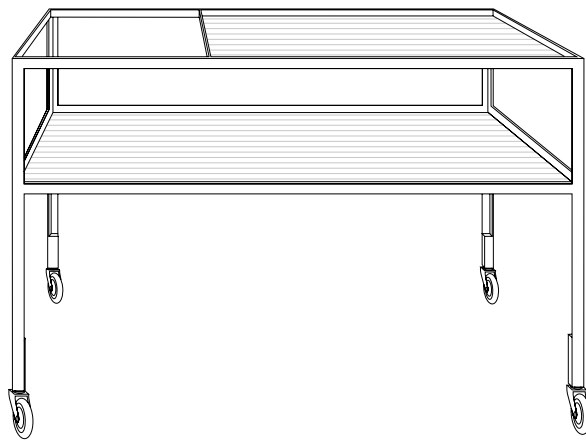

## Trolley

Design: Herbert Hirche, 1956

width: 700 mm  
depth: 464 mm  
height: 506 mm

### frame

L profile steel, black RAL 9005, white RAL 9010 or  
basalt grey RAL 7012, powder-coated  
ribbed glass, 4 mm

x

replacement glass shelves, 2 pcs

x

Ribbed glass may have inclusions.