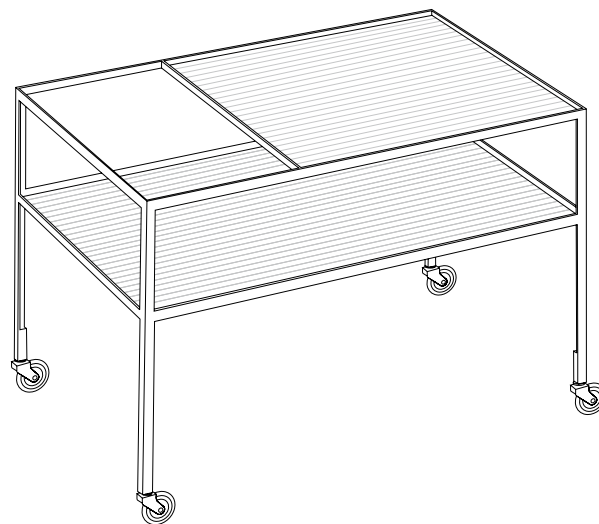

## Trolley

Design: Herbert Hirche, 1956

width: 700 mm  
depth: 464 mm  
height: 506 mm

### frame

L profile steel, black RAL 9005, white RAL 9010 or  
basalt grey RAL 7012, powder-coated  
ribbed glass, 4 mm

x

replacement glass shelves, 2 pcs

x

Ribbed glass may have inclusions.