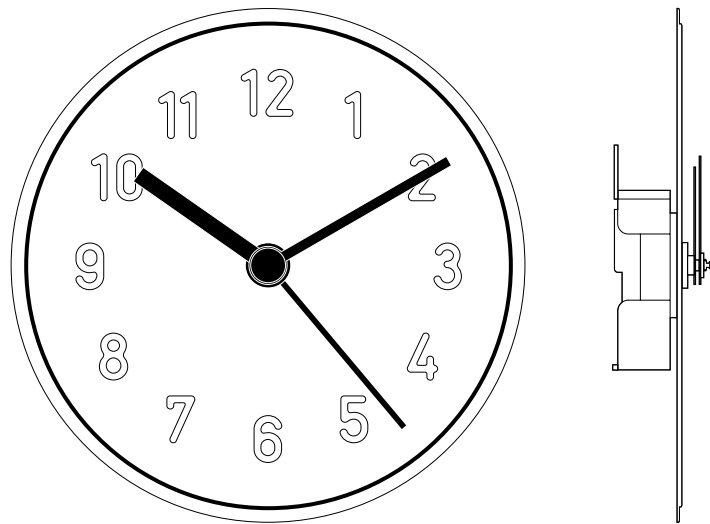

Alu Alu

Wall Clock

Design: Jochen Gros, 1979

aluminium 150 mm

plain aluminium or

2012/2016 colours by Alexander Seifried

luminous orange (RAL 2005), verdigris, pink brown, pastel peach, white, black

Batteries not included

Can be shipped by standard parcel service.

RICHARD LAMPERT

www.richard-lampert.de