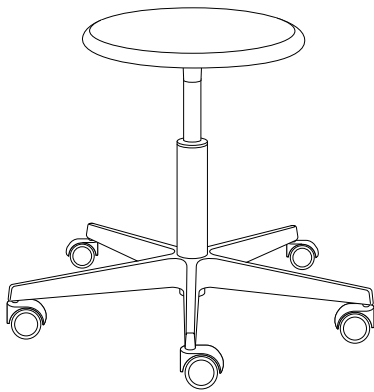

**Mr. Round  
Swivel Stool**

Design: Alexander Seifried, 2015

seat dimensions: oak ø 350 mm, padded ø 370 mm  
height adjustment: approx. 400 to 560 mm (oak seat)  
(height with padding + approx. 45 mm)

star base: cast aluminium,  
white RAL 9010 or black RAL 9005 powder-coated

seat: solid oak with silk-matt or black open pore finish  
or: padded seat (see below)

castors with grey tread for hard floors  
optionally with braked castors

seat: black or natural oak; star base: white; all other components black  
or all metal components: monochrome black

x

star base: white; all other components black or  
all metal components: monochrome black

1-layer  
padded seat

2-layer  
padded seat

with cover fabric 1: 'Salt + Pepper'

x

x

with cover fabric 2: Rohi 'Sera' Lampert collection  
pepper, marmo, mare, verde, mirage, arancio; 94% WO, 6% PA

x

x