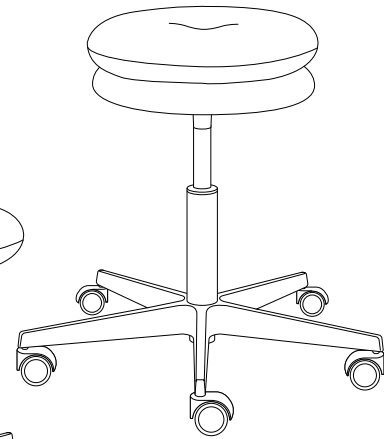

**Mr. Round  
Swivel Stool**

Design: Alexander Seifried, 2015

seat dimensions: oak ø 350 mm, padded ø 370 mm  
height adjustment: approx. 400 to 560 mm (oak seat)  
(height with padding + approx. 45 mm)

star base: cast aluminium,  
white RAL 9010 or black RAL 9005 powder-coated

seat: solid oak with silk-matt or black open pore finish  
or: padded seat (see below)

castors with grey tread for hard floors  
optionally with braked castors

seat: black or natural oak; star base: white; all other components black  
or all metal components: monochrome black

x

star base: white; all other components black or  
all metal components: monochrome black