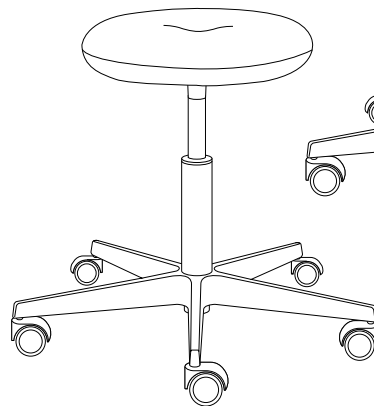

**Mr. Round  
Swivel Stool**

Design: Alexander Seifried, 2015

seat dimensions: oak ø 350 mm, padded ø 370 mm  
height adjustment: approx. 400 to 560 mm (oak seat)  
(height with padding + approx. 45 mm)

star base: cast aluminium,  
white RAL 9010 or black RAL 9005 powder-coated

seat: solid oak with silk-matt or black open pore finish  
or: padded seat (see below)

castors with grey tread for hard floors  
optionally with braked castors

seat: black or natural oak; star base: white; all other components black  
or all metal components: monochrome black

x

star base: white; all other components black or  
all metal components: monochrome black