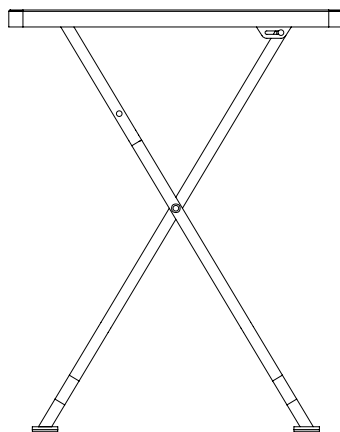

### Balcony/Bistro Table

Design: Alexander Seifried, 2018

width: 700 mm

depth: 700 mm

height: 750 mm

steel, stainless steel feet,  
powder-coated, weatherproof

white RAL 9010, basalt grey RAL 7012, pale green RAL 6021