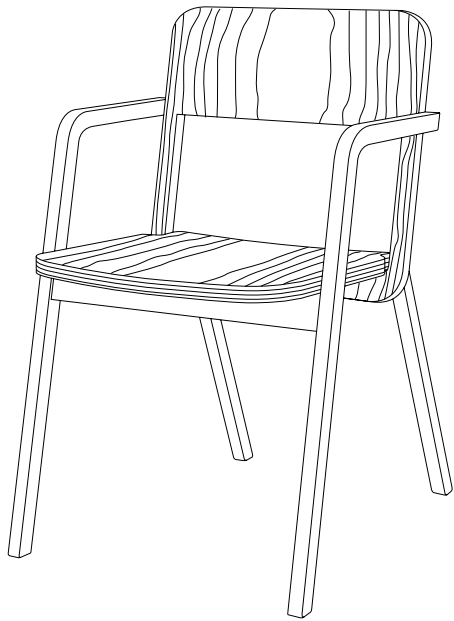

Prater Chair

Design: Marco Dessí, 2009

width: 520 mm
depth: 590 mm
height: 800 mm
seat height: 450 mm

birch plywood, milled

birch, natural, lacquered or
stained and lacquered (yellow or black)

x

lambskin seat padding natural colour,
lambskin is a natural product and therefore varies in colour

x

seat pad
cover 'Salt and Pepper' black and white, 90% CO, 10% CV

x

You can stack up to 3 chairs.