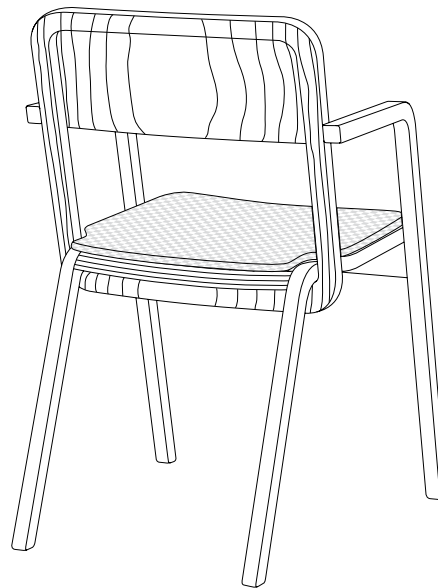

Prater Chair

Design: Marco Dessí, 2009

width: 520 mm
depth: 590 mm
height: 800 mm
seat height: 450 mm

birch plywood, milled

birch, natural, lacquered or
stained and lacquered (yellow or black)

x

lambskin seat padding natural colour,
lambskin is a natural product and therefore varies in colour

x

seat pad
cover 'Salt and Pepper' black and white, 90% CO, 10% CV

x

You can stack up to 3 chairs.