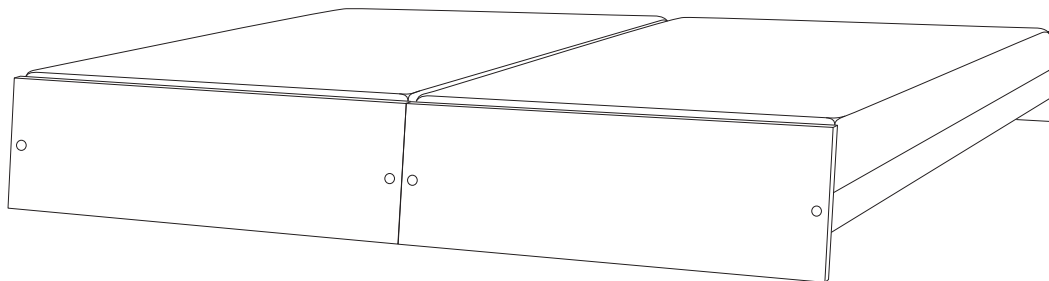

**Staple Bed**  
**Lönneberga MDF**  
 Design  
 Alexander Seifried  
 2009

height one bed: 300 mm  
 height two beds stacked: 490 mm  
 width: 900 mm  
 length: 2110 mm (measured below)

**RICHARD LAMPERT**

Price list for single bed:

frame: MDF white melamine finish, edge MDF nature x

slatted frame: 21 single slats, massive wood x

mattress 900 x 2000 x 100 mm, polyfoam RG 40 with wadding and removable  
fabric cover (dry clean only) Fabric „Solo“, beige grey, 100% polyester 400 g/qm x

bed sack „Alfred“ 1950 mm long, fabric „Solo“ beige grey x

bed sack „Alfred“ 950 mm long, fabric „Solo“ beige grey x

pair of brackets: connection between two beds next to each other x

**total price:** 1 bed, slats, mattress with cover x