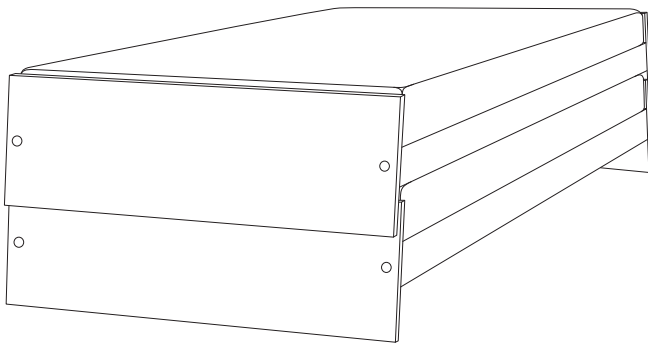

**Staple Bed**  
**Lönneberga MDF**  
 Design  
 Alexander Seifried  
 2009

height one bed: 300 mm  
 height two beds stacked: 490 mm  
 width: 900 mm  
 length: 2110 mm (measured below)

**RICHARD LAMPERT**

Price list for single bed:

frame: MDF white melamine finish, edge MDF nature x

slatted frame: 21 single slats, massive wood x

mattress 900 x 2000 x 100 mm, polyfoam RG 40 with wadding and removable  
fabric cover (dry clean only) Fabric „Solo“, beige grey, 100% polyester 400 g/qm x

bed sack „Alfred“ 1950 mm long, fabric „Solo“ beige grey x

bed sack „Alfred“ 950 mm long, fabric „Solo“ beige grey x

pair of brackets: connection between two beds next to each other x

**total price:** 1 bed, slats, mattress with cover x