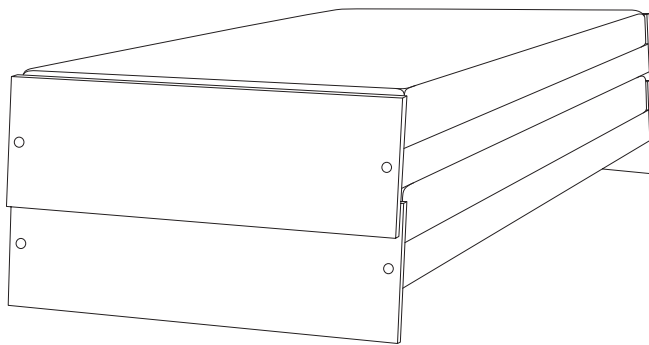

Staple Bed
Lönneberga MDF
 Design
 Alexander Seifried
 2009

height one bed: 300 mm
 height two beds stacked: 490 mm
 width: 900 mm
 length: 2110 mm (measured below)

RICHARD LAMPERT

Richard Lampert
 GmbH & Co KG

Gaisburgstraße 12 b
 D 70182 Stuttgart

Fon 0711 860 20 70
 Fax 0711 860 20 720

www.richard-lampert.de
mail@richard-lampert.de

Price list for single bed:	
frame: MDF white melamine finish, edge MDF nature	x
slatted frame: 21 single slats, massive wood	x
mattress 900 x 2000 x 100 mm, polyfoam RG 40 with wadding and removable fabric cover (dry clean only) Fabric „Solo“, beige grey, 100% polyester 400 g/qm	x
bed sack „Alfred“ 1950 mm long, fabric „Solo“ beige grey	x
bed sack „Alfred“ 950 mm long, fabric „Solo“ beige grey	x
cushion 400 x 600 mm, core: feathers and foam chipping, removable fabric cover „Solo“ beige grey	x
pair of brackets: connection between two beds next to each other	x
total price: 1 bed, slats, mattress with cover	x