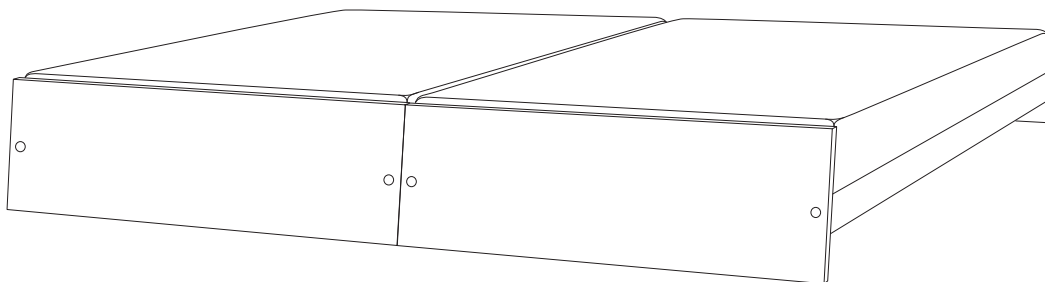

Staple Bed
Lönneberga MDF
 Design
 Alexander Seifried
 2009

height one bed: 300 mm
 height two beds stacked: 490 mm
 width: 900 mm
 length: 2110 mm (measured below)

RICHARD LAMPERT

Richard Lampert
 GmbH & Co KG

Gaisburgstraße 12 b
 D 70182 Stuttgart

Fon 0711 860 20 70
 Fax 0711 860 20 720

www.richard-lampert.de
mail@richard-lampert.de

Price list for single bed:	
frame: MDF white melamine finish, edge MDF nature	x
slatted frame: 21 single slats, massive wood	x
mattress 900 x 2000 x 100 mm, polyfoam RG 40 with wadding and removable fabric cover (dry clean only) Fabric „Solo“, beige grey, 100% polyester 400 g/qm	x
bed sack „Alfred“ 1950 mm long, fabric „Solo“ beige grey	x
bed sack „Alfred“ 950 mm long, fabric „Solo“ beige grey	x
cushion 400 x 600 mm, core: feathers and foam chipping, removable fabric cover „Solo“ beige grey	x
pair of brackets: connection between two beds next to each other	x
total price: 1 bed, slats, mattress with cover	x