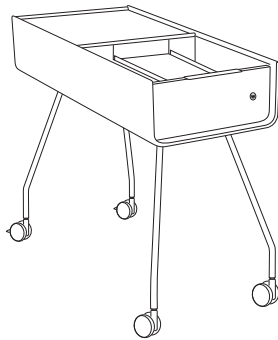

Trolley Server

Design

Patrick Frey, Markus Boge

2004/2005

length: 800 mm

width: 400 mm

height: 680 mm

legs chromed

box beech plywood melamine white

steel plates powder coated

grey or green

steel plates
grey RAL 7016

steel plates
green RAL 6018

trolley without lower plate

x

x