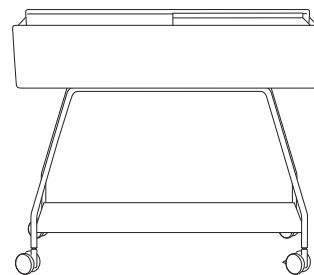

Trolley Server

Design

Patrick Frey, Markus Boge

2004/2005

length: 800 mm

width: 400 mm

height: 680 mm

legs chromed

box beech plywood melamine white

steel plates powder coated

grey or green

steel plates
grey RAL 7016

steel plates
green RAL 6018

trolley without lower plate

x

x