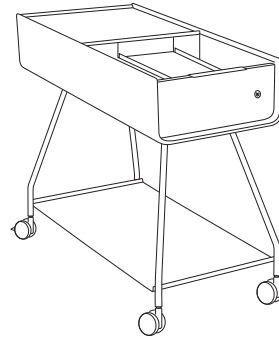

Trolley Server

Design

Patrick Frey, Markus Boge

2004/2005

length: 800 mm

width: 400 mm

height: 680 mm

legs chromed

box beech plywood melamine white

steel plates powder coated

grey or green

steel plates
grey RAL 7016

steel plates
green RAL 6018

trolley without lower plate

x

x