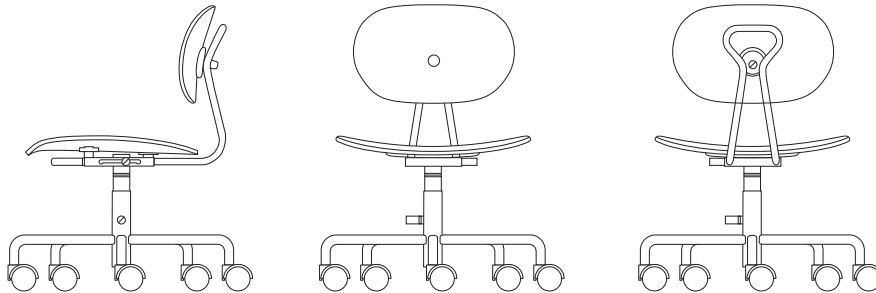

Chair for Children, Turtle

Design: Peter Horn, 2005/2006

seating height from 300 to 415 mm, from body height 1,10 to 1,60 m

seat and backrest ply wood beech nature lacquer white
 frame silver – RAL 9006 x x

cushion: seat and backrest in brown, black, blue, orange, pink x

RICHARD LAMPERT

Table for Children Eiermann

Design: Egon Eiermann, 1953

height adjustable from 550 to 720 mm

Tablebase

**Top melamine white
 with oak edge 28 mm**

**Top linoleum „Forbo“ blue 4146
 with oak edge 30 mm**

1100 x 660 x 520 - 690 mm

1200 x 700 mm

1500 x 750 mm

1200 x 700 mm

1500 x 750 mm

base white – RAL 9010

x

Design: Peter Horn, 2006

birch ply wood white
 pen tray

colour

grip belt orange
 steel orange RAL 2008

measures

350 x 350 x 560 mm x
 316 x 120 x 50 mm x