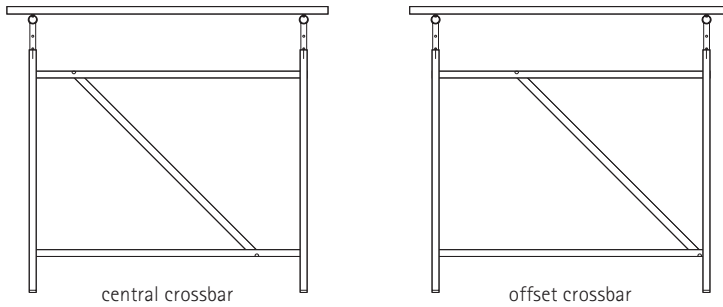

Tableframe
Eiermann 1
Design
Egon Eiermann
1953

RICHARD LAMPERT

Richard Lampert
GmbH & Co KG

Gaisburgstraße 12 b
D 70182 Stuttgart

Fon 0711 860 20 70
Fax 0711 860 20 720

www.richard-lampert.de
mail@richard-lampert.de

width mm	height mm	depth mm	RAL colours	chrome
1100	660	660	black 9005 white 9010 colourless silver 9006 red-brown similar to 8012 basalt grey 7012	x
1100	660	780		x

Central or offset crossbar. Please indicate at order.

height adjustment rods, 35 mm hole grid
1 set

colour x
chrome x

rubber caps
1 set

x

To achieve a table height of 720 mm you need the height adjustment rods.
We also recommend rubber caps.

total price frame, colour (width 1100 mm) with height adjustment rods and rubber caps x
total price frame, chrome (width 1100 mm) with height adjustment rods and rubber caps x